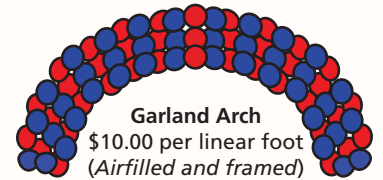

Plain Foil Balloons

20" Star, Round, Heart - \$5.00 each
36" Star, Round, Heart - \$15.00 each

Numbers & Letters

Yard Number

\$150.00
Single Digit or Letter \$250.00
Double Digits or Letters
Additional numbers are \$100.00 each

Table Number

\$75.00 each
Table designs are not designed for outside

Arches

Archway pricing

Garland Arch
\$10.00 per linear foot
(Airfilled and framed)

String Of Pearl Arch
\$4.00 per linear foot

Quick Link Arch
\$7.00 per linear foot