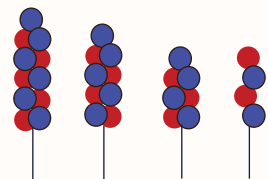

Bjorn's Balloons and Magic

Balloons, Magic, and Family Entertainment

Basic Pricing Guide, effective as of November 10, 2017

Bouquets

Table Bouquet

\$19.65 \$19.65 \$14.75 \$9.85

Floor Bouquets

\$ 29.45 \$24.55 \$19.65 12.50

Upgrade

Enhance your event by adding printed latex, specialty shaped foils, and personalized balloons.

Printed Latex Balloon Upgrade:
Add \$.50 per substitution

Plain Mylar Balloon Upgrade:
18" Round, 20" Star or 18" Heart
add \$1.50 per substitution.

Popular Arch Sizes

- Double Door Arch: 24 linear feet
- Arch on 6ft table: 10 linear feet
- Arch over 6ft table: 20 linear feet

Topper Arch

A cost effective way to dress up an entry, backdrop, or photo area.
Starting at \$120.00