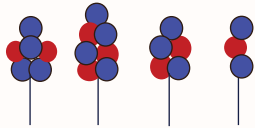

Bjorn's Balloons and Magic

Balloons, Magic, and Family Entertainment

Basic Pricing Guide, effective as of November 10, 2017

Bouquets

Table Bouquet

\$19.65 \$19.65 \$14.75 \$9.85

Floor Bouquets

\$ 29.45 \$24.55 \$19.65 12.50